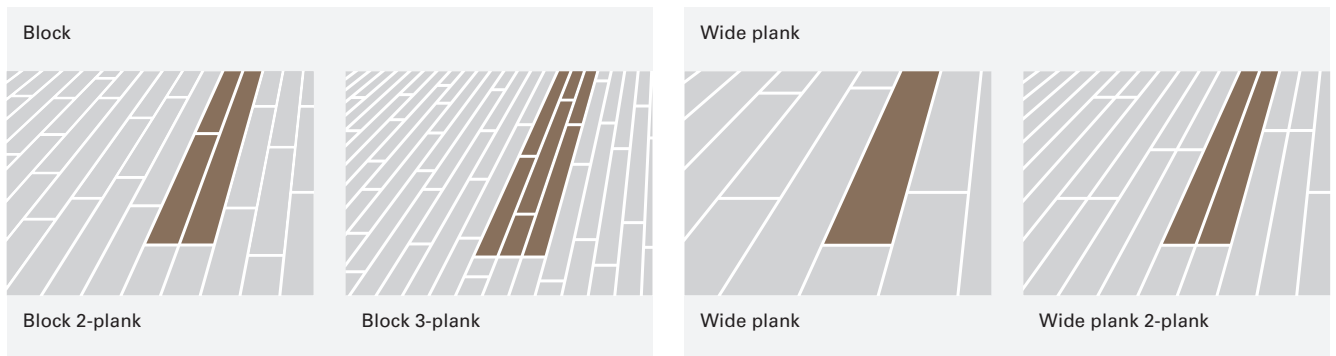

Slate anthracite tile look/
stone texture/Mini-4-V-joint/
Basic 500

Oak natural crosscut
satin finish

Classic 1040

Laminate Classic

Laminate Classic in block and wideplank looks opens up a wide scope for design thanks to numerous decors and textures. What is more, the floors in this collection are available in three different qualities and can therefore be individually selected for different usage requirements. Laminate Classic can be combined with both classic and modern style elements and is the ideal choice for a timelessly elegant floor design that goes beyond short-lived fashions.

Classic general

- › Swell-resistant core board
- › All-round edge impregnation
- › Textured surfaces

Classic 1040

- › 7 mm plank thickness
- › Format: 1285 x 194 mm

Classic 1050

- › 8 mm plank thickness
- › Format: 1285 x 194 mm