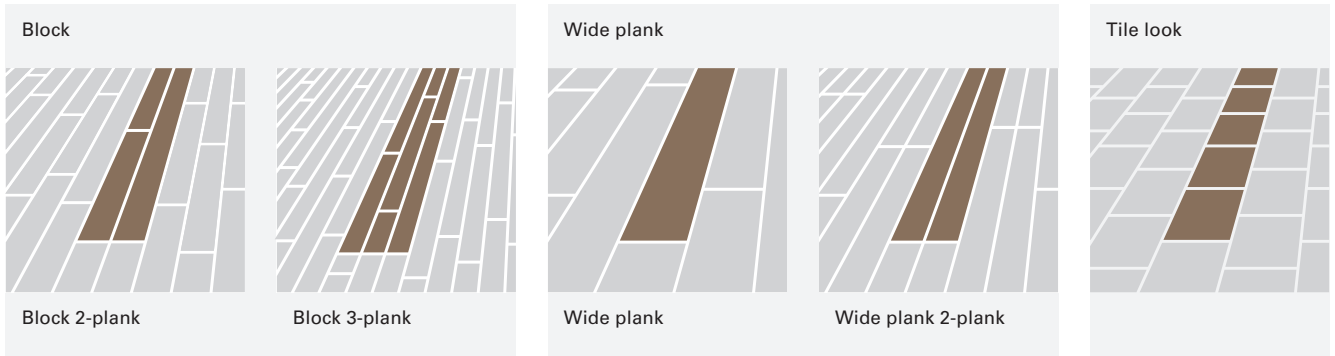

Basic general

- › Swell-resistant core board
- › Textured surfaces

Basic 200

- › 7 mm plank thickness
- › Format: 1285 × 194 mm

Basic 400

- › 8 mm plank thickness
- › Format: 1285 × 194 mm

Basic 500

- › 8 mm plank thickness
- › Format: 638 × 330 mm

Basic 600

- › 8 mm plank thickness
- › Format: 2200 × 194 mm